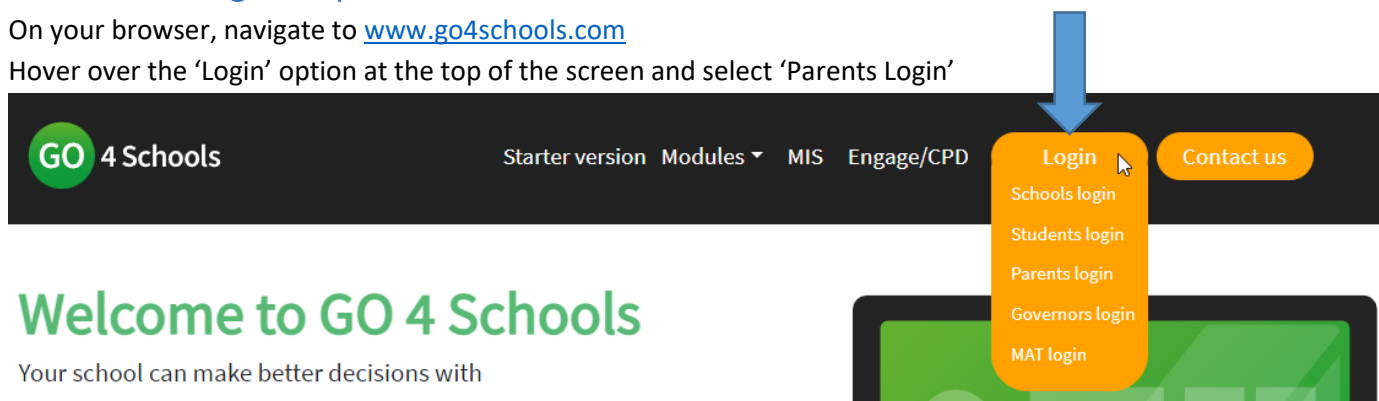

THE COLNE

COMMUNITY SCHOOL & COLLEGE

Accessing your Go4Schools account from your home computer [parents]

First time users or forgotten passwords

1. On your browser, navigate to www.go4schools.com
2. Hover over the 'Login' option at the top of the screen and select 'Parents Login'

Welcome to GO 4 Schools

Your school can make better decisions with

3. *If this is your first time using Go4Schools, click on 'First-time user?'
- *If you have forgotten your Go4Schools password, click on 'Forgotten your password?'