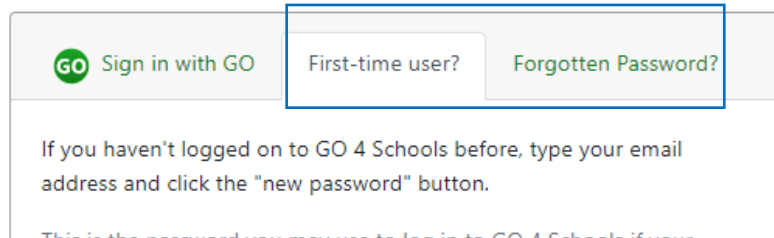

4. On the form [for either of the above options] enter the email address that you have registered with the school and click on the relevant button.
5. Log into your email account.
6. You should have an email from Go4Schools in your mailbox with a password reset link. Upon clicking this link, you will need to specify a new memorable password.
7. Once you have set a memorable password, you can log into the Go4Schools website using the standard login page.

GO Sign in with GO First-time user? Forgotten Password?

Email address

Enter the email address registered with the school here

Password Forgotten Password?